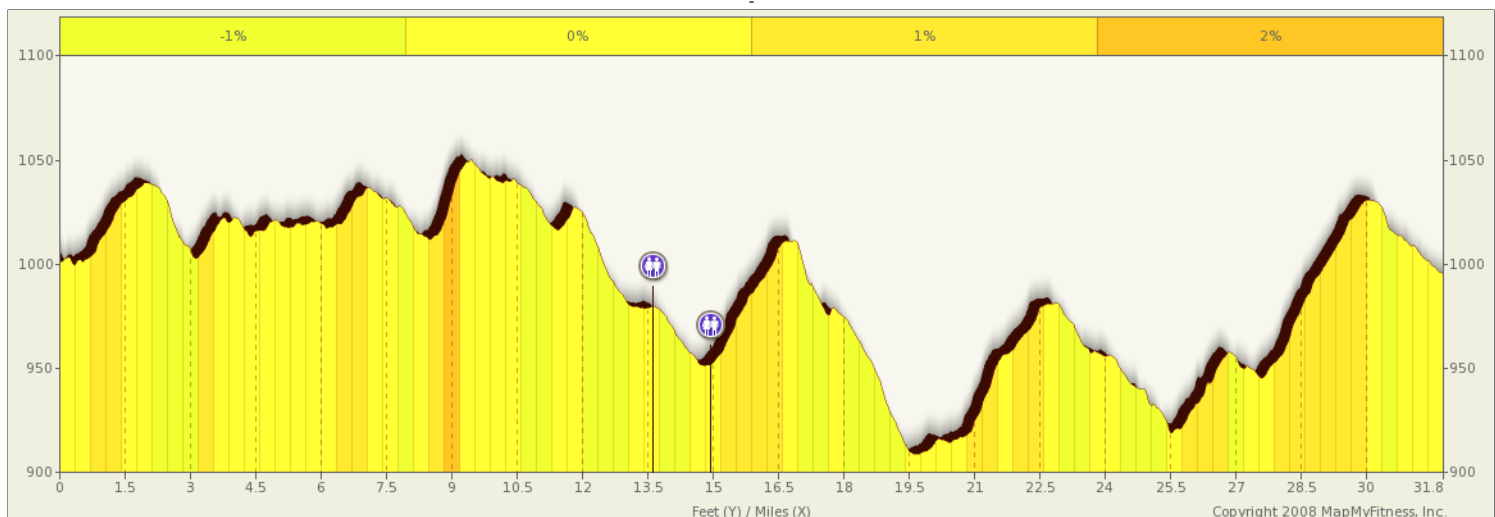

ROUTE DESCRIPTION:  
No Description Provided

ROUTE DESCRIPTION:  
 No Description Provided

Notes		
AT	FOR	NOTES
0.23 mi.	1mi 1858ft	Turn right at Co Road 215
1.58 mi.	4720ft	Turn right to stay on Co Road 215
2.47 mi.	4mi 3154ft	Turn left at Co Road 223
7.07 mi.	3mi 1051ft	Turn right at Co Road 224
10.27 mi.	4303ft	Turn left at TX-138 E
11.08 mi.	2mi 659ft	Turn right at Co Road 226
13.21 mi.	2180ft	Continue onto W Main St
13.62 mi.	113ft	Bathroom
13.64 mi.	2351ft	Turn right at Story Ave
14.09 mi.	441ft	Turn right at South St
14.17 mi.	4015ft	Turn left at S Patterson Ave/ TX-195 E Continue to follow TX-195 E
14.93 mi.	900ft	Bathroom
15.1 mi.	1mi 3673ft	Turn right at Co Road 244
16.8 mi.	3mi 4745ft	Turn left at Co Road 245

Notes		
AT	FOR	NOTES
20.7 mi.	4597ft	Turn right at Co Road 246
21.57 mi.	0ft	Turn left at Co Road 249
21.57 mi.	1201ft	Turn left at Co Road 249
21.8 mi.	3087ft	Slight right to stay on Co Road 249
22.38 mi.	1mi 1678ft	Turn left at Farm to Market Road 2338/ Ranch Road 2338
23.7 mi.	2mi 1700ft	Turn right at Indian Springs Rd
26.02 mi.	1mi 3350ft	Turn right at Co Road 289
27.65 mi.	1mi 5165ft	Slight right at Co Road 255
29.63 mi.	3972ft	Turn right at Co Road 254
30.38 mi.	718ft	Turn left toward Farm to Market Road 2338/ Ranch Road 2338
30.52 mi.	1mi 1155ft	Turn left at Farm to Market Road 2338/ Ranch Road 2338
31.74 mi.	257ft	Turn left at Farm to Market Road 970
31.79 mi.	-	Stop