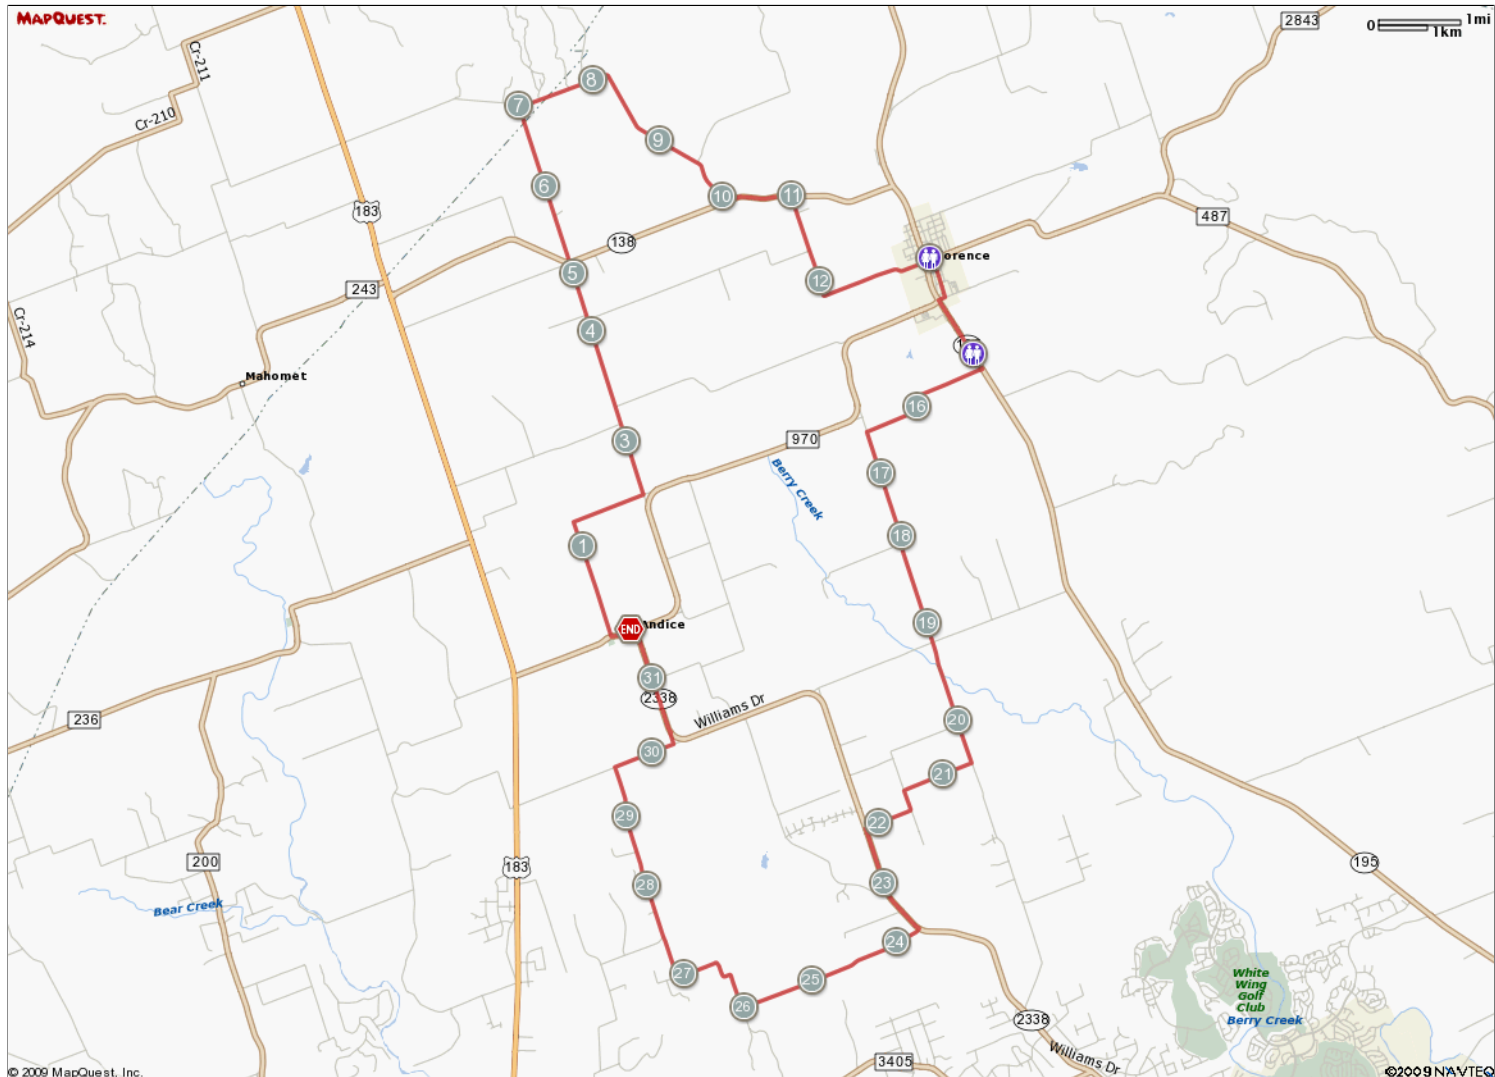

ROUTE DESCRIPTION:  
No Description Provided

ROUTE DESCRIPTION:  
 No Description Provided

Notes		
AT	FOR	NOTES
0.23 mi.	1mi 1858ft	Turn right at Co Road 215
1.58 mi.	4720ft	Turn right to stay on Co Road 215
2.47 mi.	4mi 3154ft	Turn left at Co Road 223
7.07 mi.	3mi 1051ft	Turn right at Co Road 224
10.27 mi.	4303ft	Turn left at TX-138 E
11.08 mi.	2mi 659ft	Turn right at Co Road 226
13.21 mi.	2180ft	Continue onto W Main St
13.62 mi.	113ft	Bathroom
13.64 mi.	2351ft	Turn right at Story Ave
14.09 mi.	441ft	Turn right at South St
14.17 mi.	4015ft	Turn left at S Patterson Ave/ TX-195 E Continue to follow TX-195 E
14.93 mi.	900ft	Bathroom
15.1 mi.	1mi 3673ft	Turn right at Co Road 244
16.8 mi.	3mi 4745ft	Turn left at Co Road 245

Notes		
AT	FOR	NOTES
20.7 mi.	4597ft	Turn right at Co Road 246
21.57 mi.	0ft	Turn left at Co Road 249
21.57 mi.	1201ft	Turn left at Co Road 249
21.8 mi.	3087ft	Slight right to stay on Co Road 249
22.38 mi.	1mi 1678ft	Turn left at Farm to Market Road 2338/ Ranch Road 2338
23.7 mi.	2mi 1700ft	Turn right at Indian Springs Rd
26.02 mi.	1mi 3350ft	Turn right at Co Road 289
27.65 mi.	1mi 5165ft	Slight right at Co Road 255
29.63 mi.	3972ft	Turn right at Co Road 254
30.38 mi.	718ft	Turn left toward Farm to Market Road 2338/ Ranch Road 2338
30.52 mi.	1mi 1155ft	Turn left at Farm to Market Road 2338/ Ranch Road 2338
31.74 mi.	257ft	Turn left at Farm to Market Road 970
31.79 mi.	-	Stop